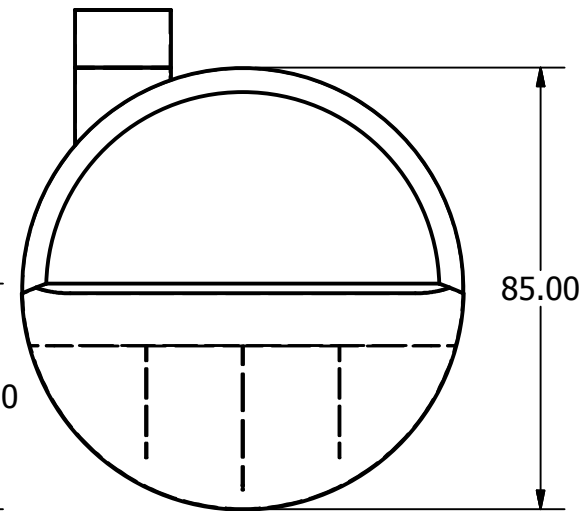

BURNER

jteddleton	11/26/2014	<b>WALKER DIE CASTING</b>	
CHECKED		<b>CASTING</b>	
QA		TITLE	
MFG		FURNACE #4013	
APPROVED		SCALE	
	DWG NO	SIZE	REV
	BARREL FURNACE		
		SHEET 1 OF 1	