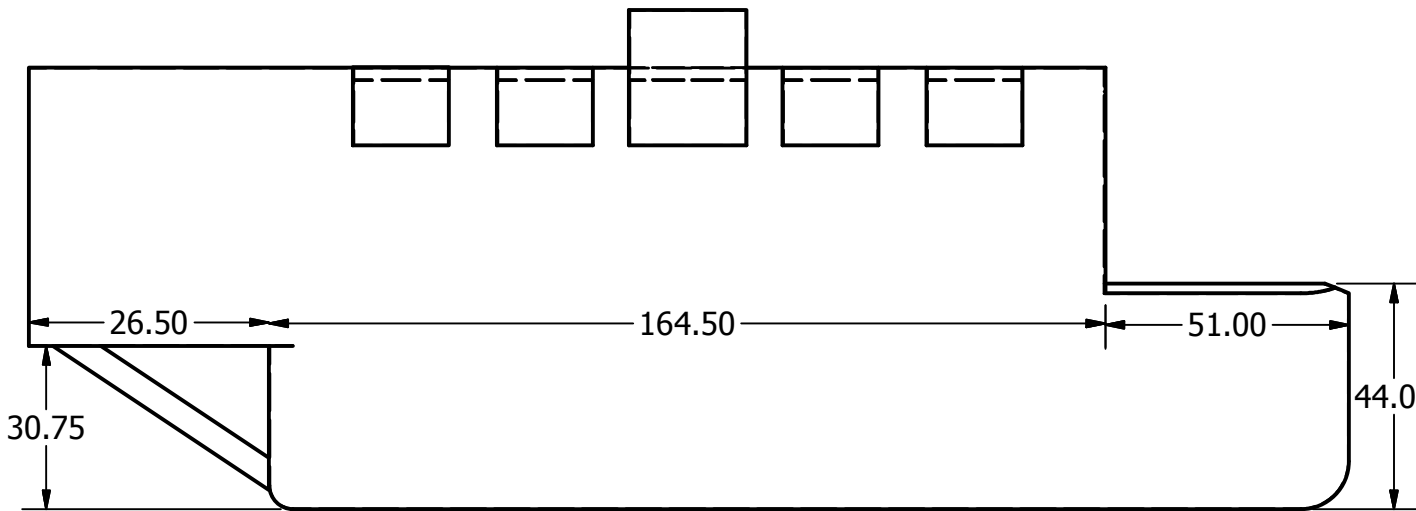

BURNER

jteddleton	11/26/2014	<b>WALKER DIE CASTING</b>	
CHECKED		<b>CASTING</b>	
QA		TITLE	
MFG		FURNACE #4013	
APPROVED		SCALE	
	DWG NO	SIZE	REV
	BARREL FURNACE		
		SHEET 1 OF 1	